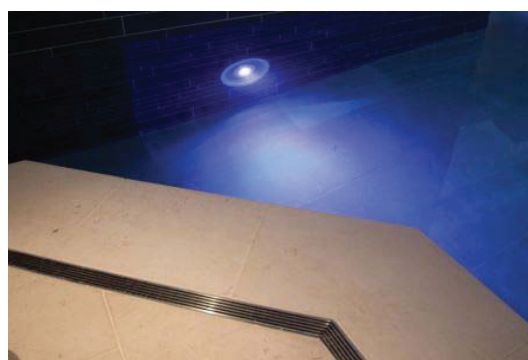

The Bath Priory is a prestigious Hotel and Spa, which includes a two Michelin starred restaurant. The owners recently undertook an extensive refurbishment of the leisure and spa facilities to help maintain its reputation as the leading hotel in Bath. Key to the success of the project was the choice of materials, which had to be proven in use and be of the highest quality. In the pool area the architect was keen to ensure that the drainage around the pool was unobtrusive and blended seamlessly with the tiling and other finishes.

To achieve this objective, Microstrain supplied the Stormtech "Slimline" lineal drains which are highly efficient in use whilst maintaining an extremely narrow and shallow profile. The Stormtech system is supplied in "kit" form for easy adjustment on site and many different surface finishes including tile and vinyl can be accommodated without compromising on the quality or appearance of the finished installation. Stormtech lineal drains use 3mm wire with a 3mm gap which is comfortable to stand on in bare wet feet. The wire is manufactured from 316 "marine" grade stainless steel that is suitable for use in food and medical as well as sporting applications.

STORMTECH GRATES BY MICROSTRAIN

Phone: 0845 8682285

Email: info@microstrain.org.uk

Web: www.microstrain.org.uk

www.stormtech.com.au

Courtesy of Bath Priory