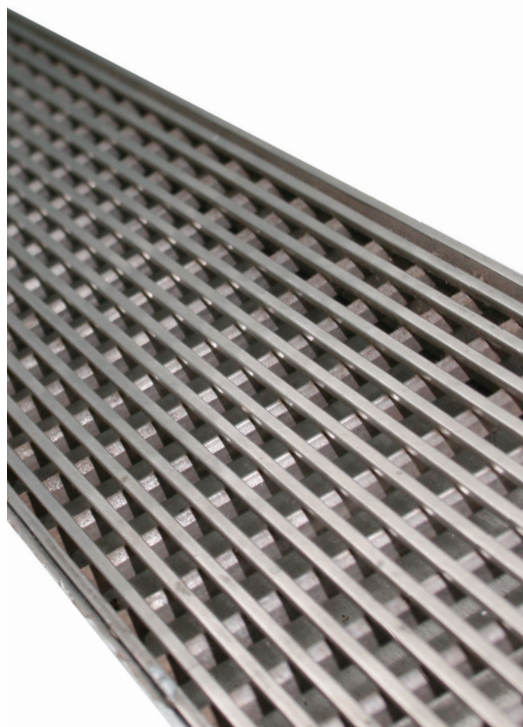

The Bath Priory is a prestigious Hotel and Spa, which includes a two Michelin starred restaurant. The owners recently undertook an extensive refurbishment of the leisure and spa facilities to help maintain its reputation as the leading hotel in Bath. Key to the success of the project was the choice of materials, which had to be proven in use and be of the highest quality. In the pool area the architect was keen to ensure that the drainage around the pool was unobtrusive and blended seamlessly with the tiling and other finishes.

To achieve this objective, Microstrain supplied the Stormtech "Slimline" lineal drains which are highly efficient in use whilst maintaining an extremely narrow and shallow profile. The Stormtech system is supplied in "kit" form for easy adjustment on site and many different surface finishes including tile and vinyl can be accommodated without compromising on the quality or appearance of the finished installation. Stormtech lineal drains use 3mm wire with a 3mm gap which is comfortable to stand on in bare wet feet. The wire is manufactured from 316 "marine" grade stainless steel that is suitable for use in food and medical as well as sporting applications.

STORMTECH GRATES BY MICROSTRAIN

Phone: 0845 8682285

Email: info@microstrain.org.uk

Web: www.microstrain.org.uk

www.stormtech.com.au

Courtesy of Bath Priory